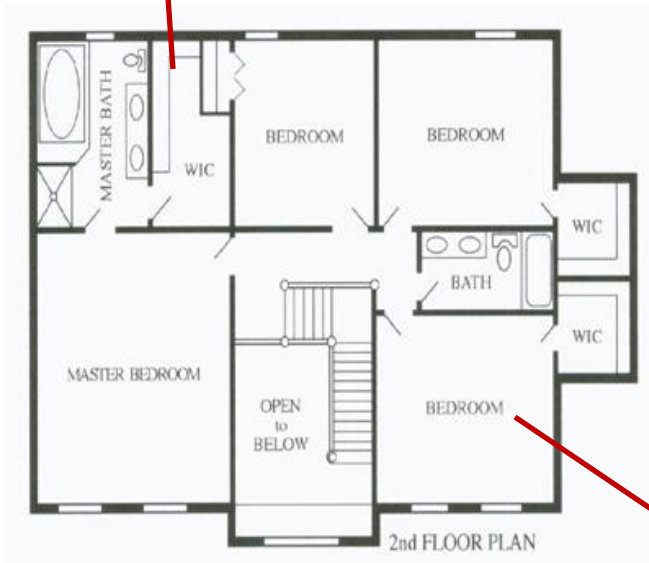

The Neshannock

4 bedrooms | 2 1/2 bathrooms | 2900 sq ft

This gourmet kitchen is equipped with a walk-in pantry and plenty of countertop space and cabinets.

The master suite has its own private bath with a large walk-in closet. Customize your master suite with a tray ceiling!

2 story entry with open stair case!

3 car, side entry garage!

3 extra bedrooms, 2 with huge walk-in closets, and an extra bathroom!

Pascoe Builders

724.658.5290

www.pascoebuilders.com