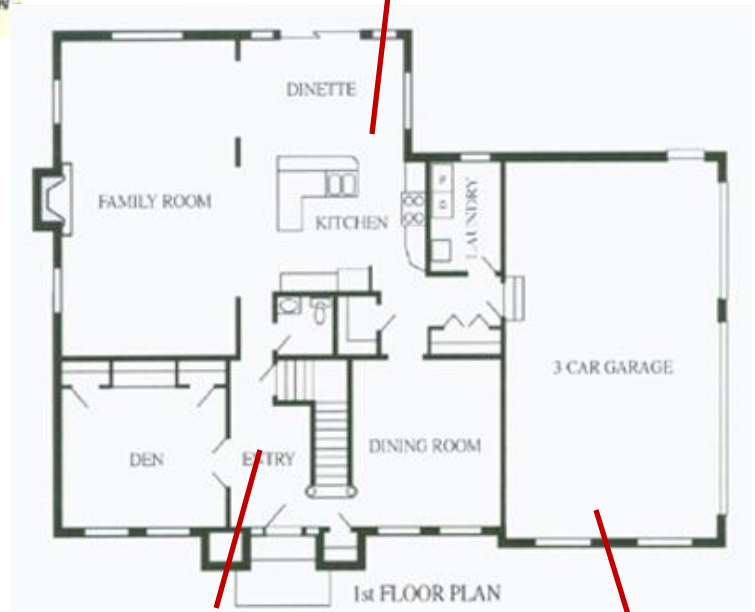

The Neshannock

4 bedrooms | 2 1/2 bathrooms | 2900 sq ft

This gourmet kitchen is equipped with a walk-in pantry and plenty of countertop space and cabinets.

The master suite has its own private bath with a large walk-in closet. Customize your master suite with a tray ceiling!

2 story entry with open stair case!

3 car, side entry garage!

3 extra bedrooms, 2 with huge walk-in closets, and an extra bathroom!

Pascoe Builders

724.658.5290

www.pascoebuilders.com